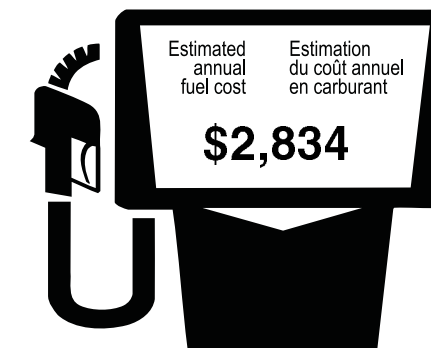

PRICE INFORMATION

BASE PRICE	\$44,899.00
TOTAL OPTIONS	6,150.00
<hr/>	
TOTAL VEHICLE & OPTIONS	51,049.00
DESTINATION & DELIVERY	1,615.00

"THIS VEH. NOT INTENDED FOR SALE OR REGISTRATION IN US" RETAIL PRICES EXCLUDE GST/HST

(MSRP)*

ENERGUIDE

Ask your dealer for the FUEL CONSUMPTION GUIDE or CALL 1-800-387-2000

2014 3.5L EXPLORER FFV AWD 6 SPEED SELECT SHIFT TRANSMISSION

CITY/VILLE

12.7 / 22
L/100 km mi/gal

HIGHWAY/ROUTE

8.7 / 32
L/100 km mi/gal